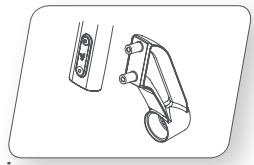

# IT'S YOUR TIME - USE IT WISELY

Take back your most valuable asset...time. Hop on the i2 SE Personal Transporter (PT), increase productivity, save energy and have some fun.

The i2 SE's impressive speed, range and maneuverability will transform your travels. Moving throughout the warehouse floor will feel less like work and more like play. Commuting to work or class? The i2 SE zips you from where you are to where you want to be — no sweat!

## SPECIFICATIONS

<b>WEIGHT</b>	105 lbs	47.3 kg
<b>FOOTPRINT</b>	25.5x25 in	65x63 cm
<b>MAX SPEED</b>	12.5 mph	20 km/h
<b>RANGE*</b>	24 miles	39 km

\*Actual range depends on riding style and terrain

**LeanSteer™**  
With quick removal for easy storage and transport in almost any vehicle